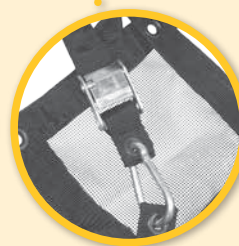

BETTER PERFORMANCE

Extra tie down tabs giving added flexibility.

GREATER VERSATILITY

Protection for all vehicles, no matter the size or load.

- Multiple eyelet anchor points
- Anti-tangle design
- Triple layered reinforced edge
- Heavy-duty mesh rip-stop fabric
Safely secures small items
- Heavy-duty UV stabilised webbing
- Nine sizes available, all load rated
- Coated hook prevents scratching
- Complete with straps and carry bag
- Karabiner snaps quickly onto any eyelet
- Buckle is fast to tighten and loosen straps.
Never needs rethreading.

www.safeguardnet.com.au

SAFEGUARD CARGO NETS

FOR TRAILERS, UTES & TRUCKS

**IT WELL
AND TRULY SAFEGUARDS
YOUR CARGO.**

**FITS EVERYTHING FROM
BOX TRAILERS TO
MEDIUM RIGID TRUCKS.**

38.1mm Heavy-duty webbing rated at 544kg/2.6cm
 Heavy-duty mesh rip-stop fabric rated at 126kg/2.6cm
 Triple layered reinforced edges
 Eyelet anchoring points - adding straps increases net capacity.
 (Number of anchor points vary with net size).