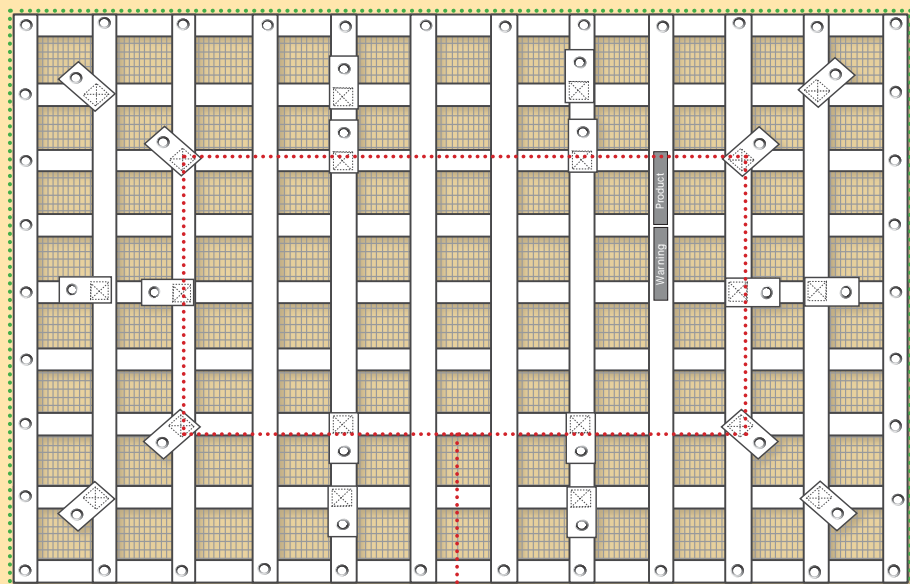

Certified Working Load 1000kg with four straps attached. Working
 load increases to a maximum of 4000kgs with additional straps.
 Patented design: 6851903

SIZE	DIMENSIONS	MESH COVERAGE	MIN. TRAY SIZE	EYELETS	STRAPS	STOCK CODE
Small	1.40 x 1.80m	1.04 x 1.43m	0.64 x 1.03m	46	4	SGN-200
Medium	2.05 x 2.46m	2.05 x 2.46m	1.25 x 1.6m	86	4	MGN-200
Dual Cab	2.43 x 2.43m	2.23 x 2.23m	1.62 x 1.62m	112	4	DCN-200
Large	2.6 x 3.0m	2.2 x 2.6m	1.4 x 1.8m	114	6	LGN-200
X Large	3.00 x 3.6m	2.6 x 3.2m	1.8 x 2.8m	136	8	XGN-200
XX Large	5.6 X 3.16m	5.21 x 2.76m	4.43 x 2.07m	180	8	XXGN-200

SAFEGUARD CARGO NETS

FOR ROOF RACKS

**KEEP YOUR ROOF LOAD
SECURE WITH THE SAME
HIGH-QUALITY NET AND
LOAD RATING.**

SIZE	DIMENSIONS	MIN. TRAY SIZE	EYELETS	STRAPS	STOCK CODE
Small Roof Rack	1.58 x 1.58m	1.2 x 1.2m	40	4	SRN-200
Medium Roof Rack	2.18 x 1.58m	1.4 x 0.8m	58	4	MRN-200
Large Roof Rack	2.58 x 1.58m	1.8 x 0.8m	64	6	LRN-200