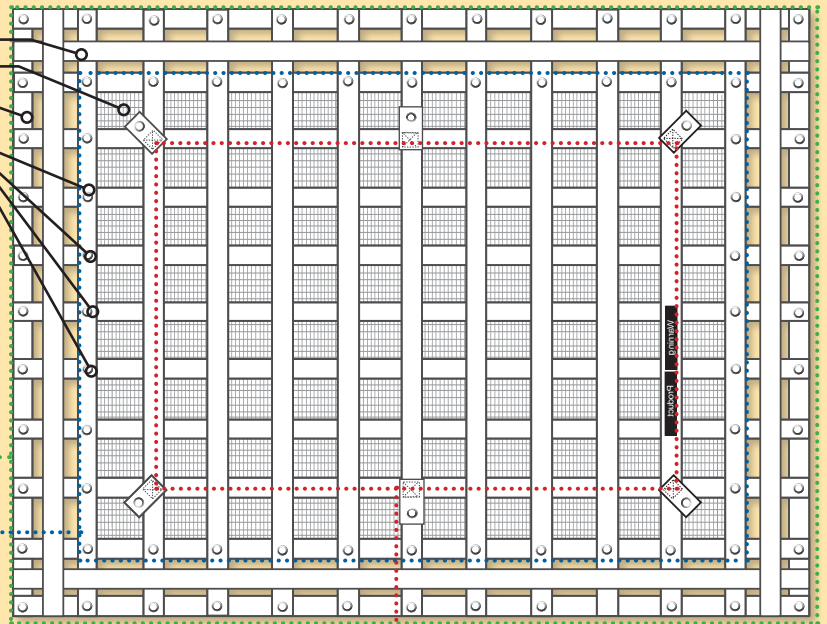

Certified Working Load 1000kg with four straps attached. Working
 load increases to a maximum of 4000kgs with additional straps.
 Patented design: 6851903

SIZE	DIMENSIONS	MESH COVERAGE	MIN. TRAY SIZE	EYELETS	STRAPS	STOCK CODE
Small	1.40 x 1.80m	1.04 x 1.43m	0.64 x 1.03m	46	4	SGN-200
Medium	2.05 x 2.46m	2.05 x 2.46m	1.25 x 1.6m	86	4	MGN-200
Dual Cab	2.43 x 2.43m	2.23 x 2.23m	1.62 x 1.62m	112	4	DCN-200
Large	2.6 x 3.0m	2.2 x 2.6m	1.4 x 1.8m	114	6	LGN-200
X Large	3.00 x 3.6m	2.6 x 3.2m	1.8 x 2.8m	136	8	XGN-200
XX Large	5.6 X 3.16m	5.21 x 2.76m	4.43 x 2.07m	180	8	XXGN-200